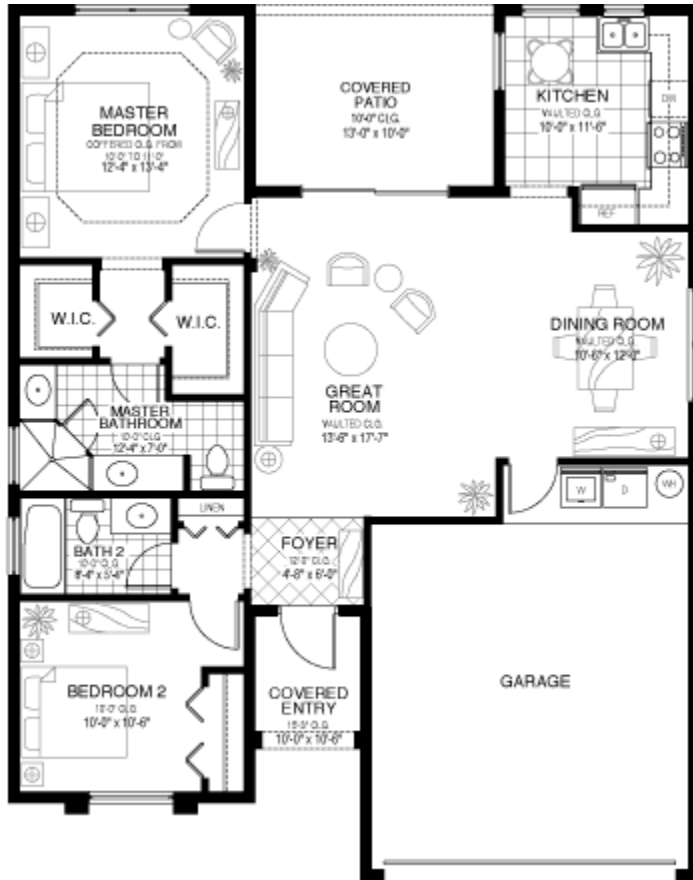

# Astoria

## At Portofino Shores

2 Bedroom 2 Bath, Great Room, 2 Car  
Garage  
A/C Sq. Ft. 1,164 Total Sq. Ft. 1,733

**\*No Virtual Tour Available**

◀ Back

Print 

◀ Back

Print 