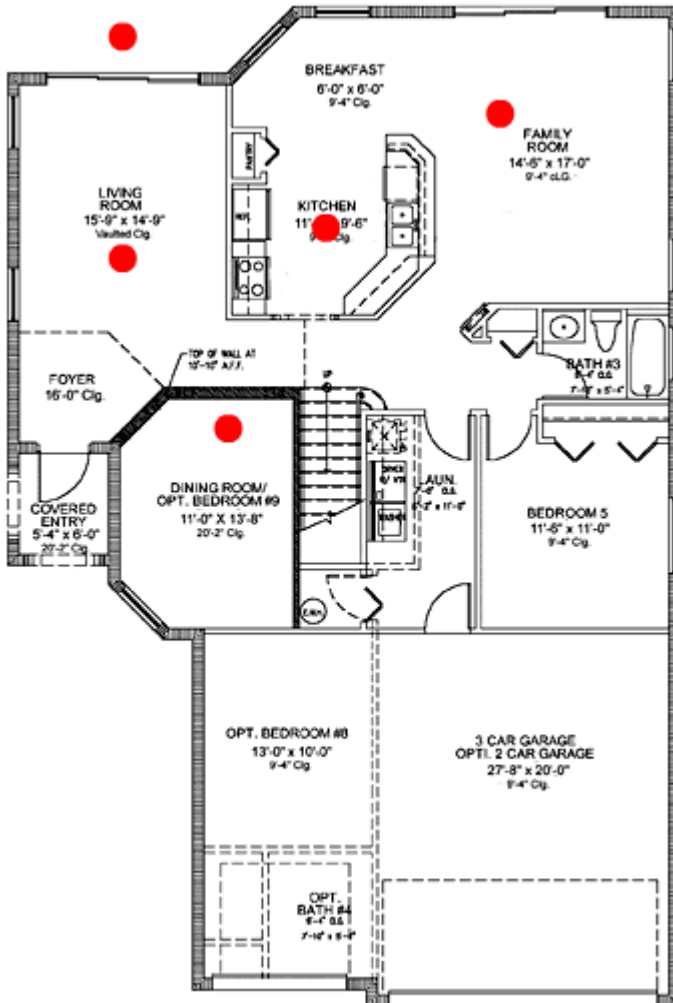

Emilia I

5 Bedroom 3 Bath, Family Room, 2 Story, 3
Car Garage A/C Sq. Ft. 2,687 Total Sq. Ft.
3,359

To see the virtual reality tour, click on the
red dots which will appear when you put the
cursor over the plans.

[Back](#)

[Print](#) 

First Floor

Second Floor

◀ Back

Print 