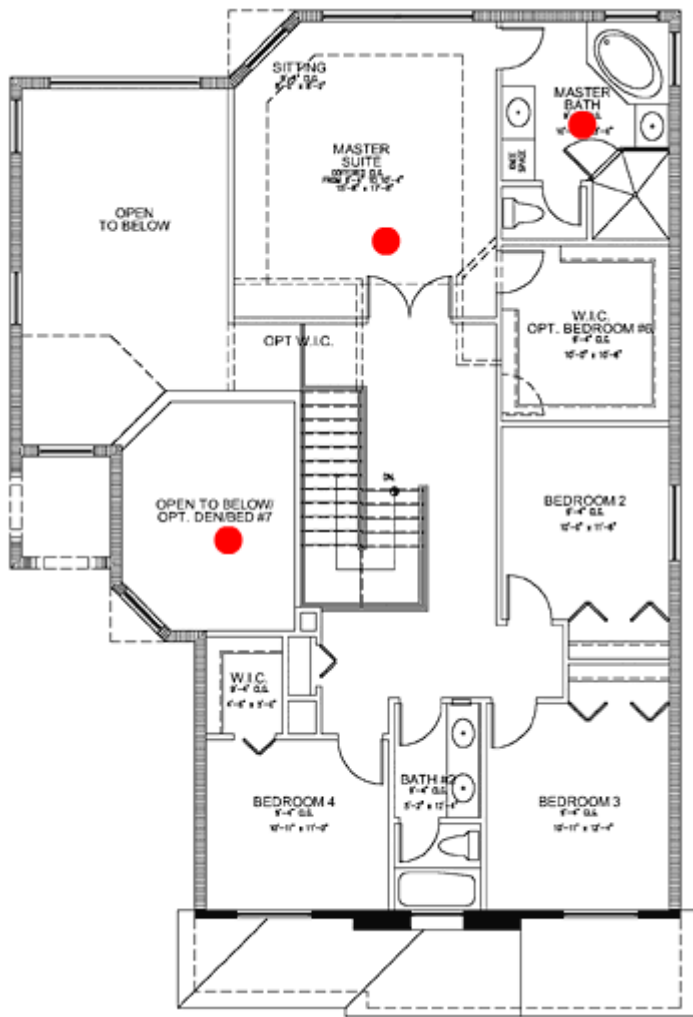

Emilia I

5 Bedroom 3 Bath, Family Room, 2 Story, 3
Car Garage A/C Sq. Ft. 2,687 Total Sq. Ft.
3,359

To see the virtual reality tour, click on the
red dots which will appear when you put the
cursor over the plans.

[Back](#)

[Print](#) 

First Floor

Second Floor

◀ Back

Print 