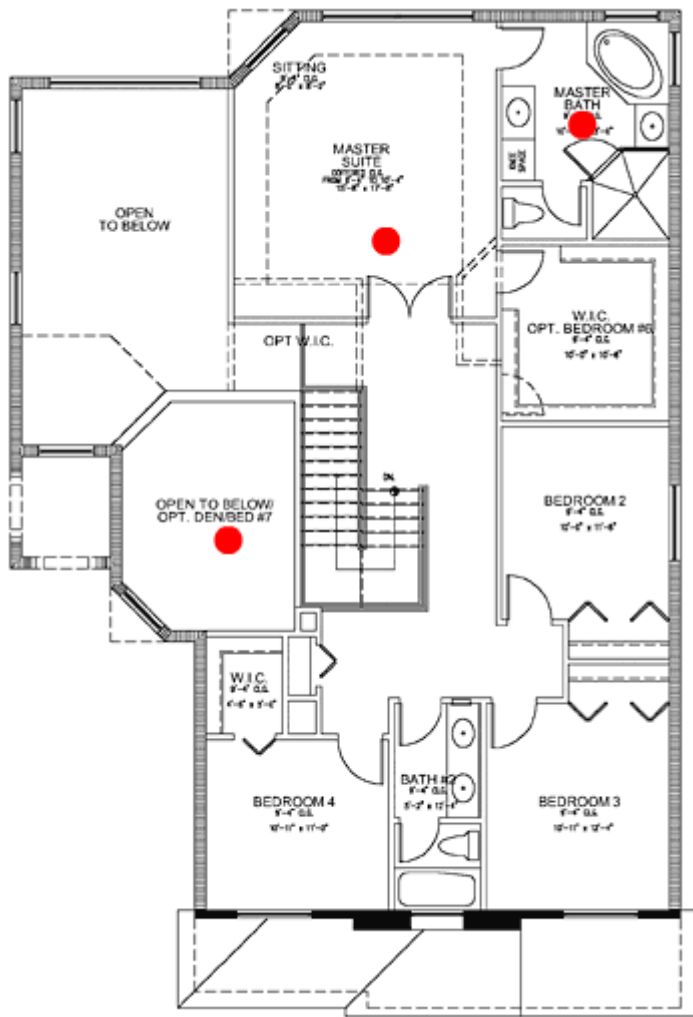

Emilia II

7 Bedroom 3 Bath, Family Room, 2 Story, 3
Car Garage A/C Sq. Ft. 2,870 Total Sq. Ft.
3,359

To see the virtual reality tour, click on the
red dots which will appear when you put the
cursor over the plans.

[Back](#)

[Print](#) 

First Floor

Second Floor

[Back](#)

[Print](#) 