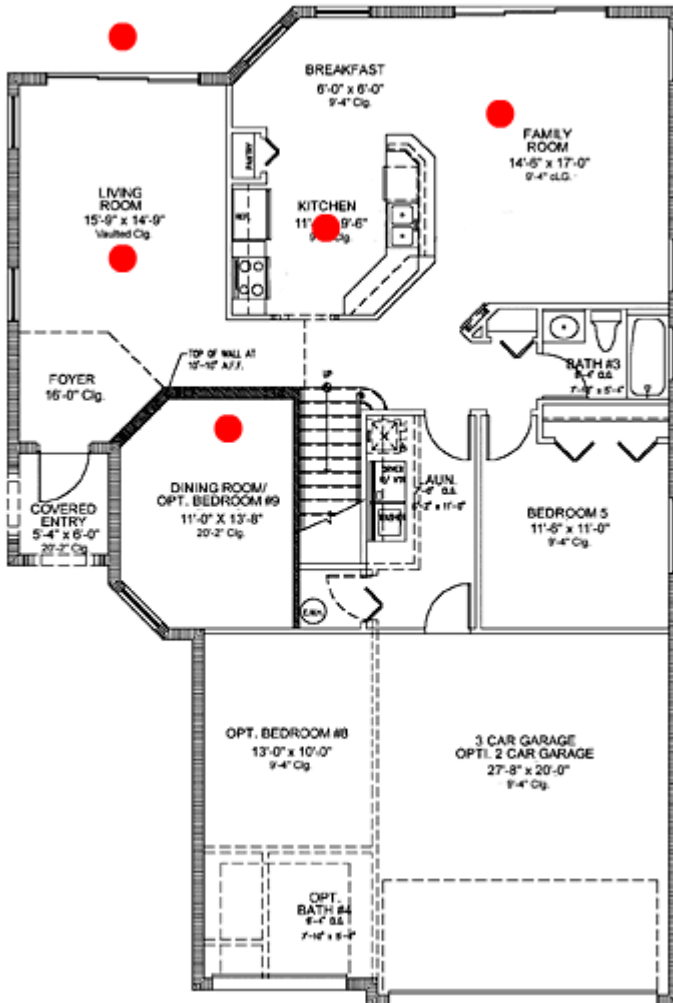

Emilia II

7 Bedroom 3 Bath, Family Room, 2 Story, 3
Car Garage A/C Sq. Ft. 2,870 Total Sq. Ft.
3,359

To see the virtual reality tour, click on the
red dots which will appear when you put the
cursor over the plans.

[Back](#)

[Print](#) 

First Floor

Second Floor

[Back](#)

[Print](#) 