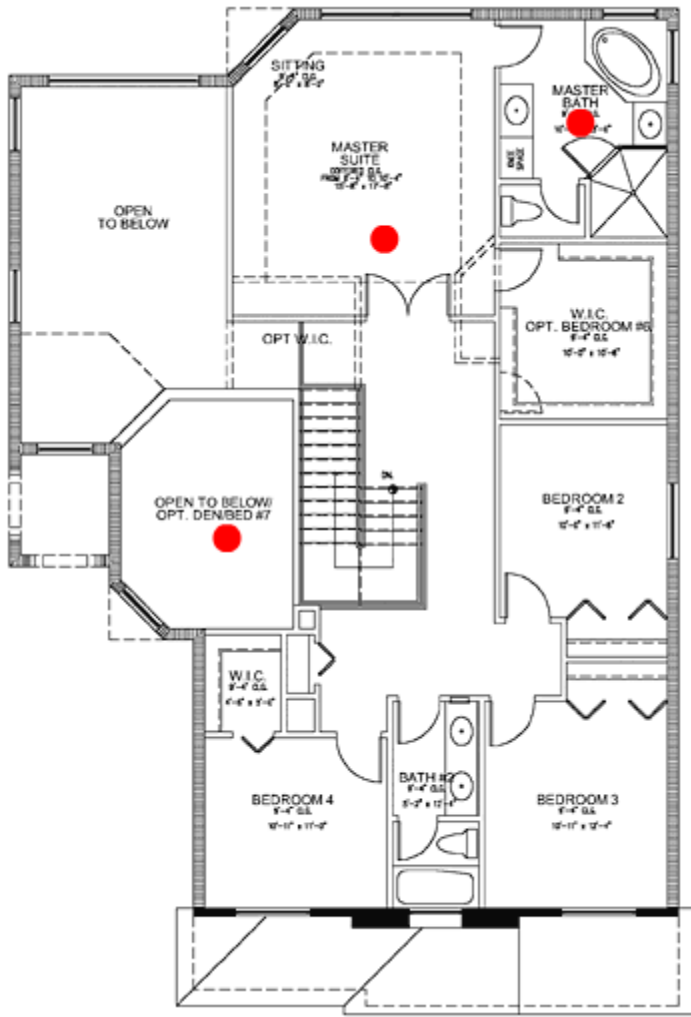

Emilia III

8 Bedroom 4 Bath, Family Room, 2 Story, 2
Car Garage A/C Sq. Ft. 3,070 Total Sq. Ft.
3,359

To see the virtual reality tour, click on the
red dots which will appear when you put the
cursor over the plans.

[Back](#)

[Print](#)

First Floor

Second Floor

[Back](#)

[Print](#) 