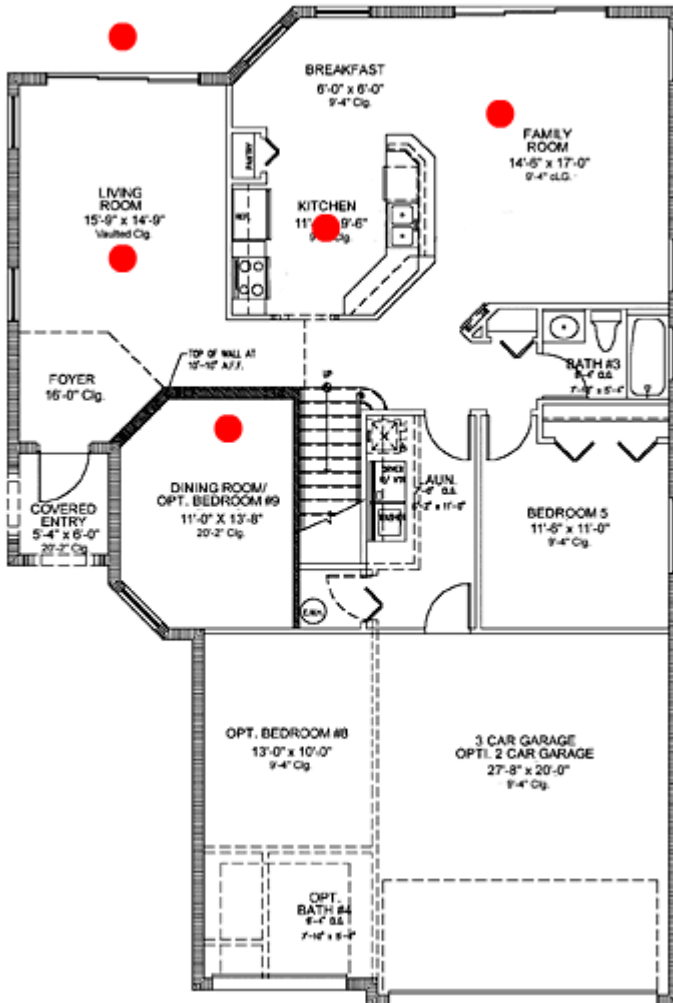

Emilia III

8 Bedroom 4 Bath, Family Room, 2 Story, 2
Car Garage A/C Sq. Ft. 3,070 Total Sq. Ft.
3,359

To see the virtual reality tour, click on the
red dots which will appear when you put the
cursor over the plans.

[Back](#)

[Print](#)

First Floor

Second Floor

[Back](#)

[Print](#) 